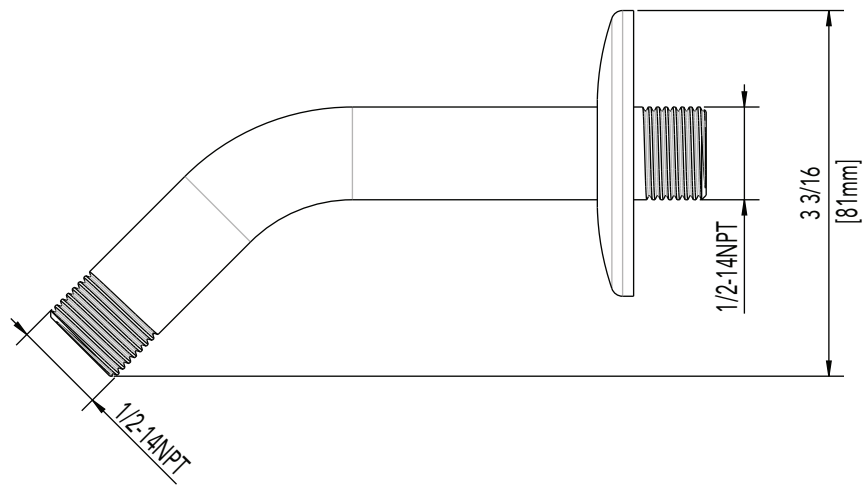

MISENO

MISENO COLLECTION

SINGLE FUNCTION SHOWERHEAD

Product Codes:

MNOSH625CP (polished chrome)

MNOSH625BN (brushed nickel)

MNOSH625ORB (oil rubbed bronze)

- Single function showerhead (full spray)
- Max flow rate:2.0 GPM at 80 PSI
- Brass ball joint
- Easy clean rubber nozzles
- Easy installation
- Shower arm & flange sold separately
- Lifetime limited warranty
- Meets ANSI:A112.18.1
- cUPC/IAPMO listed