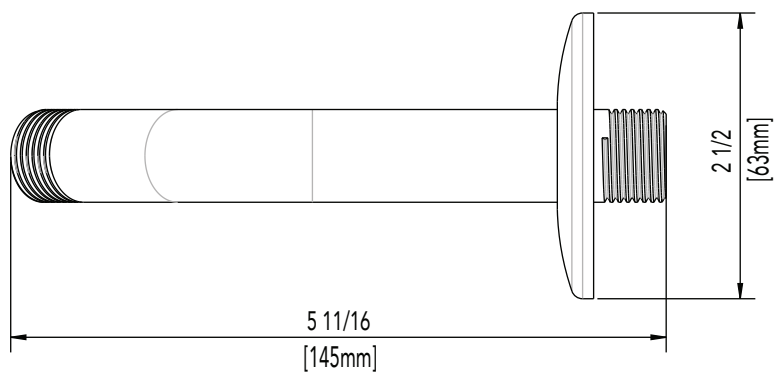

MISENO

MISENO COLLECTION

SINGLE FUNCTION SHOWERHEAD

Product Codes:

MNOSH625CP (polished chrome)

MNOSH625BN (brushed nickel)

MNOSH625ORB (oil rubbed bronze)

- Single function showerhead (full spray)
- Max flow rate:2.0 GPM at 80 PSI
- Brass ball joint
- Easy clean rubber nozzles
- Easy installation
- Shower arm & flange sold separately
- Lifetime limited warranty
- Meets ANSI:A112.18.1
- cUPC/IAPMO listed