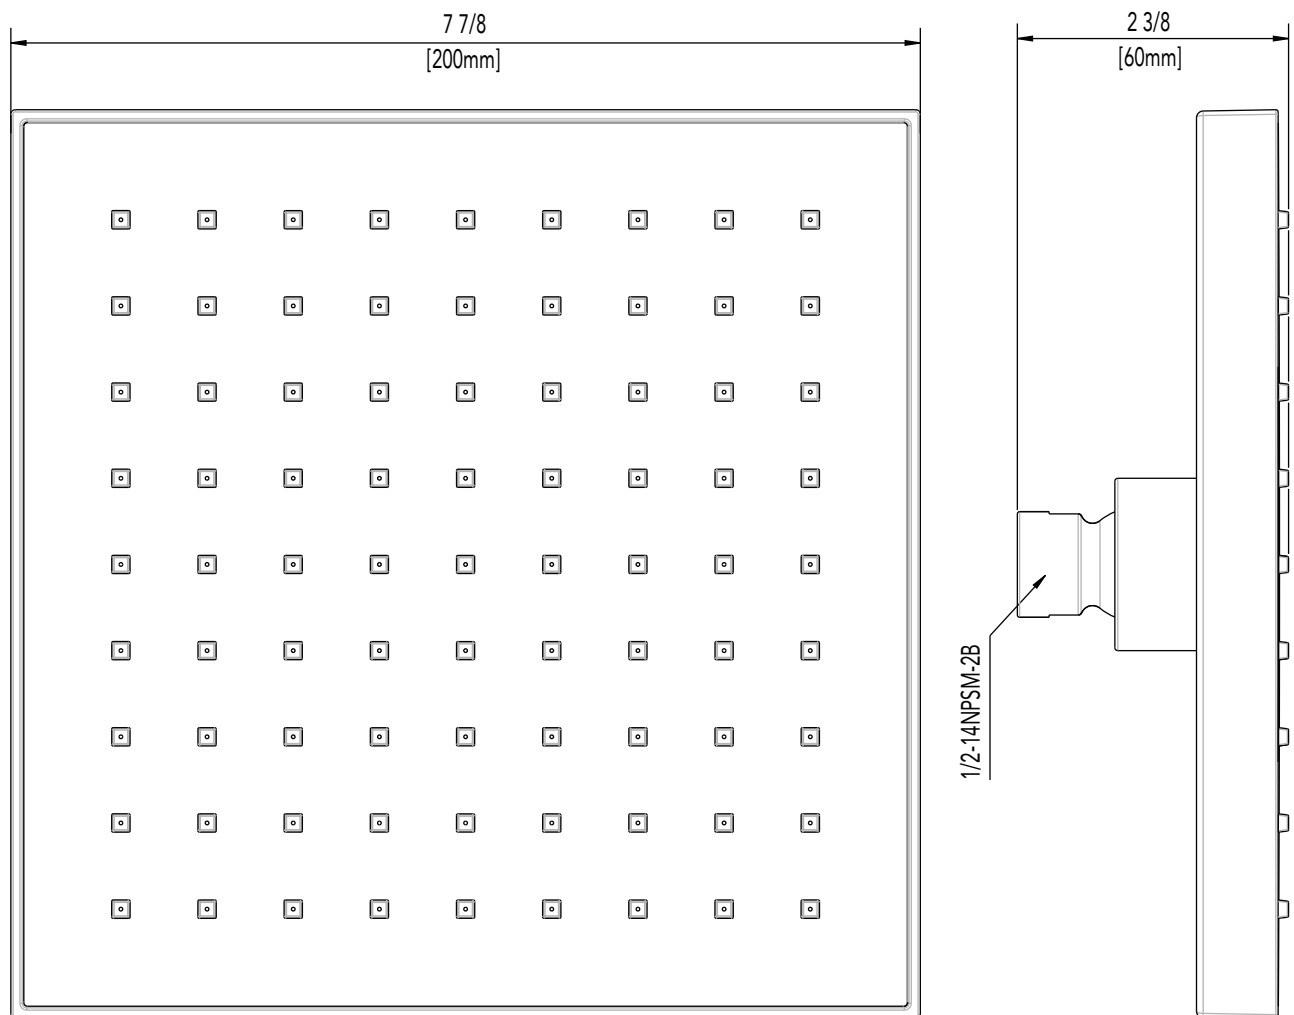

MISENO

MISENO COLLECTION

SINGLE FUNCTION SHOWERHEAD

Product Codes:

MNOSH625CP (polished chrome)

MNOSH625BN (brushed nickel)

MNOSH625ORB (oil rubbed bronze)